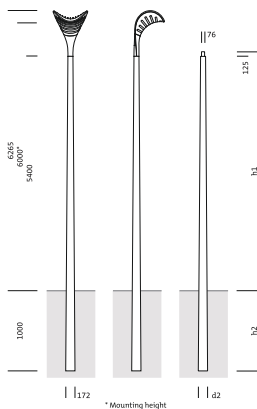

Protection rating: IP65 | insulation class: II (including installed connection cable) (for mast with mast spigot $d_a \times l = 76 \times 125$ mm) Mast spigot inner diameter: $d_i \geq 68$ mm)

Type	Order No.	Price €
DL° 10 without RGB LED optical waveguide system	5XAD101401W	6.290.00
DL° 10 with RGB LED optical waveguide system*	5XAD102401C	7.890.00

* please order Architainment software for RGB control separately

5XAD10

1 x 86 ° LED

— C 0/180 - - - C 90/270

DIN EN 13201-2

ME5: Height: 6m, Width: 6m, Spacing: 31m
R3, Q0: 0,08, MF: 0,8

ME3c: Height: 6m, Width: 6m, Spacing: 27m
R3, Q0: 0,08, MF: 0,8

Masts and accessories

Masts for DL° 10

with offset spigot¹, round tapered | door size 85 x 400 mm | powder-coated in Siteco metallic grey (similar to DB 702S)

¹ spigot size 76 x 125 mm

Type	MH (mm)	h1 (mm)	h2 (mm)	d2 (mm)	Order No.	Price €
Mast H = 4 m	4500	4000	1000	172	5NY318740KM08	663.00
Mast H = 5.4 m	6000	5400	1000	172	5NY318754KM08	810.00