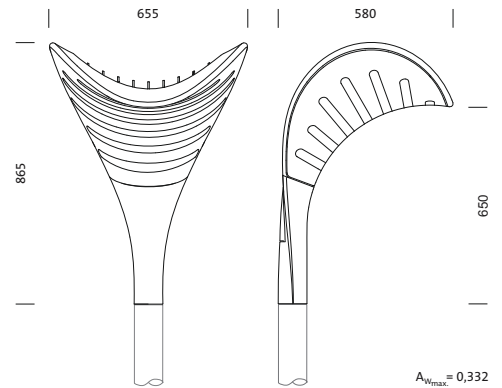

DL° 10 with white LED, optionally with RGB

DL° 10 LED mast luminaire for post-top mounting | with white LED and matching optical system of lenses, reflectors and prismatics, asymmetrical beam for homogenous, extremely wide light distribution; optionally with RGB LED optical waveguide system with diffuse distribution for colour accentuation | with ECG | housing of diecast aluminium, Siteco metallic grey (DB 702S); cover of PMMA, transparent, partly frosted | Control via reducing signal (DL° 10 without RGB) or via digital interface (SLC luminaire controller for DL° 10 without RGB and DL° 10 with RGB)

Protection rating: IP65 | insulation class: II (including installed connection cable) (for mast with mast spigot $d_a \times l = 76 \times 125$ mm) Mast spigot inner diameter: $d_i \geq 68$ mm)

Type	Order No.	Price €
DL° 10 without RGB LED optical waveguide system	5XAD101401W	6.290.00
DL° 10 with RGB LED optical waveguide system*	5XAD102401C	7.890.00