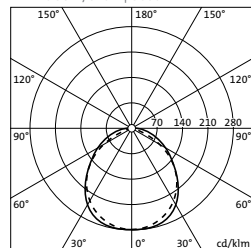

5LA 860 7-1E

1 x T26 58W/840 ϕ 5000 lm

η_{lm} 73.5%

Luminance (cd/qm)

	C 0/180	C 90/270
L80	1708	395
L70	2036	1124
L65	2215	1822

UGR 19.8 17.3
X 4H Y 8H ρ 70/50/20 S 0.25H