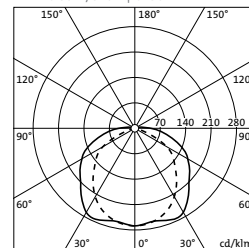

5LA 860 7-1E

1 x T26 58W/840 ϕ 5000 lm

η_{lm} 73.5%

Luminance (cd/qm)

	C 0/180	C 90/270
L80	1708	395
L70	2036	1124
L65	2215	1822

UGR 19.8 17.3
X 4H Y 8H ρ 70/50/20 S 0.25H

5LA 860 7-1X

1 x T16 80W/840 ϕ 6150 lm

η_{lm} 88%

Luminance (cd/qm)

	C 0/180	C 90/270
L80	4748	543
L70	4771	1654
L65	4874	2719

UGR 24.0 18.6
X 4H Y 8H ρ 70/50/20 S 0.25H

For further information please contact a sales office in your vicinity:

Sales Germany